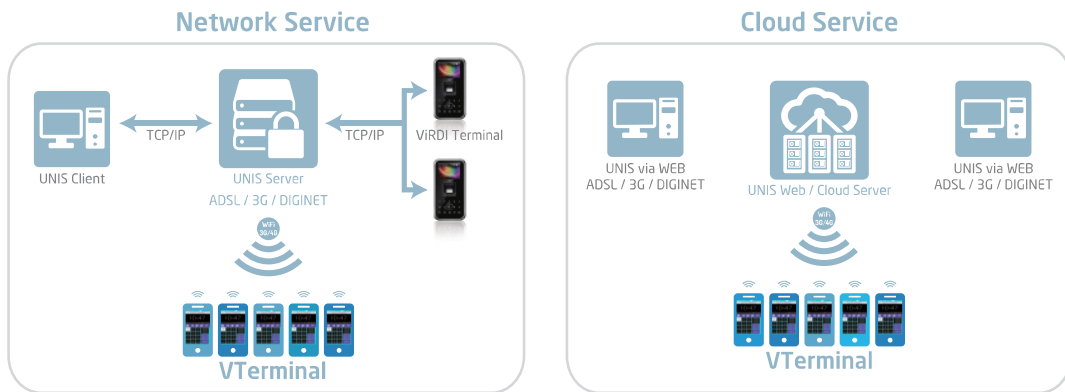

Real-time GPS location data including a captured image sync with UNIS Server installed at HQ or anywhere using 3G or Wi-Fi

No network connection required for T&A services

Time & Attendance for field workers

**System Architecture**

**Application UI**